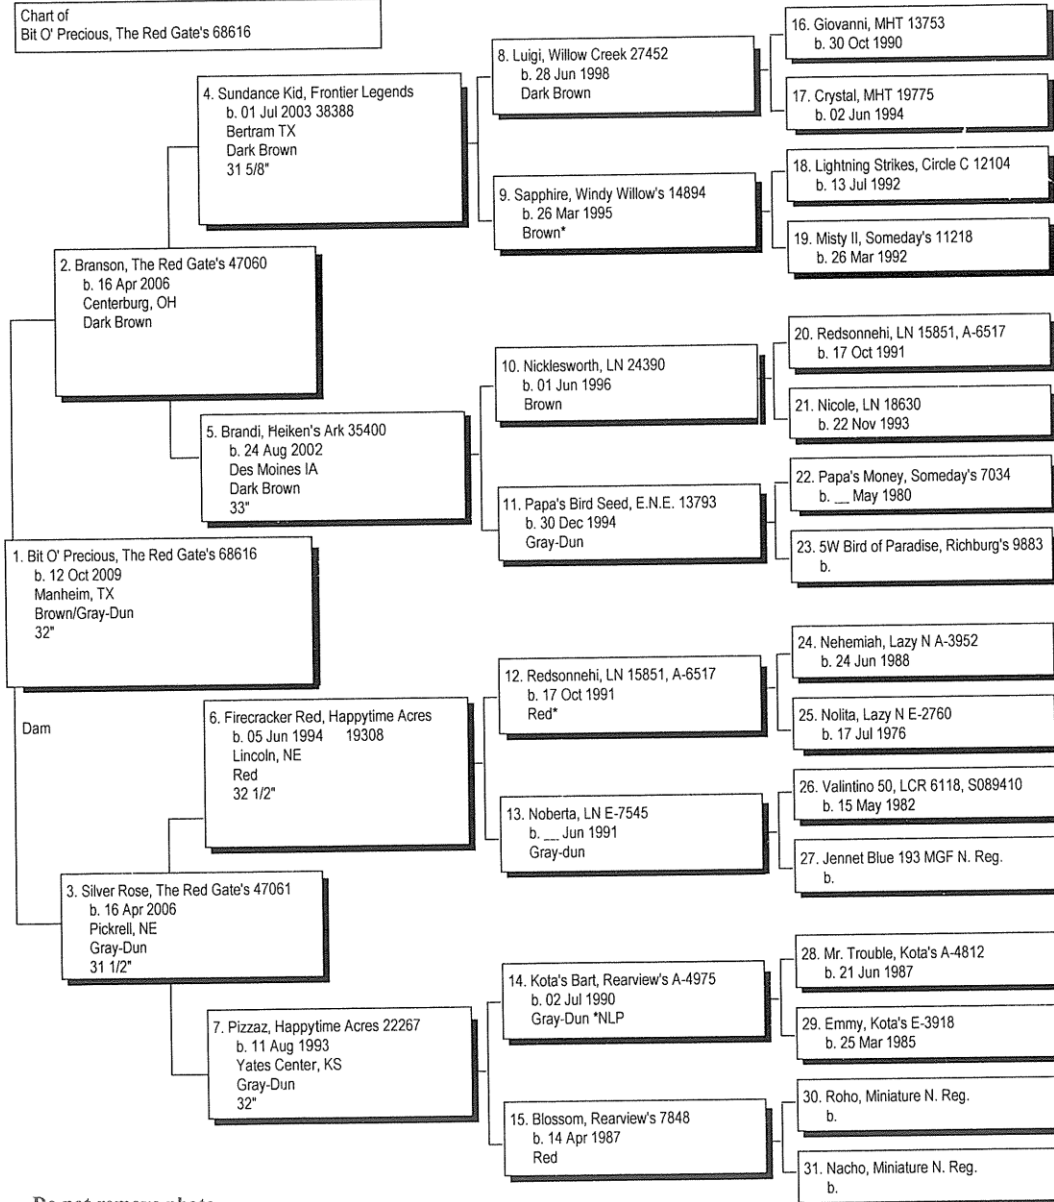

Pedigree

Chart #1

Do not remove photo.
Certificate is invalid
without photo.

The American Donkey and Mule Society,
PO Box 1210, Lewisville TX 75067
www.lovelongears.com/ (972) 219-0781
The American Donkey and Mule Society is not
responsible for errors in information submitted to
the registry.