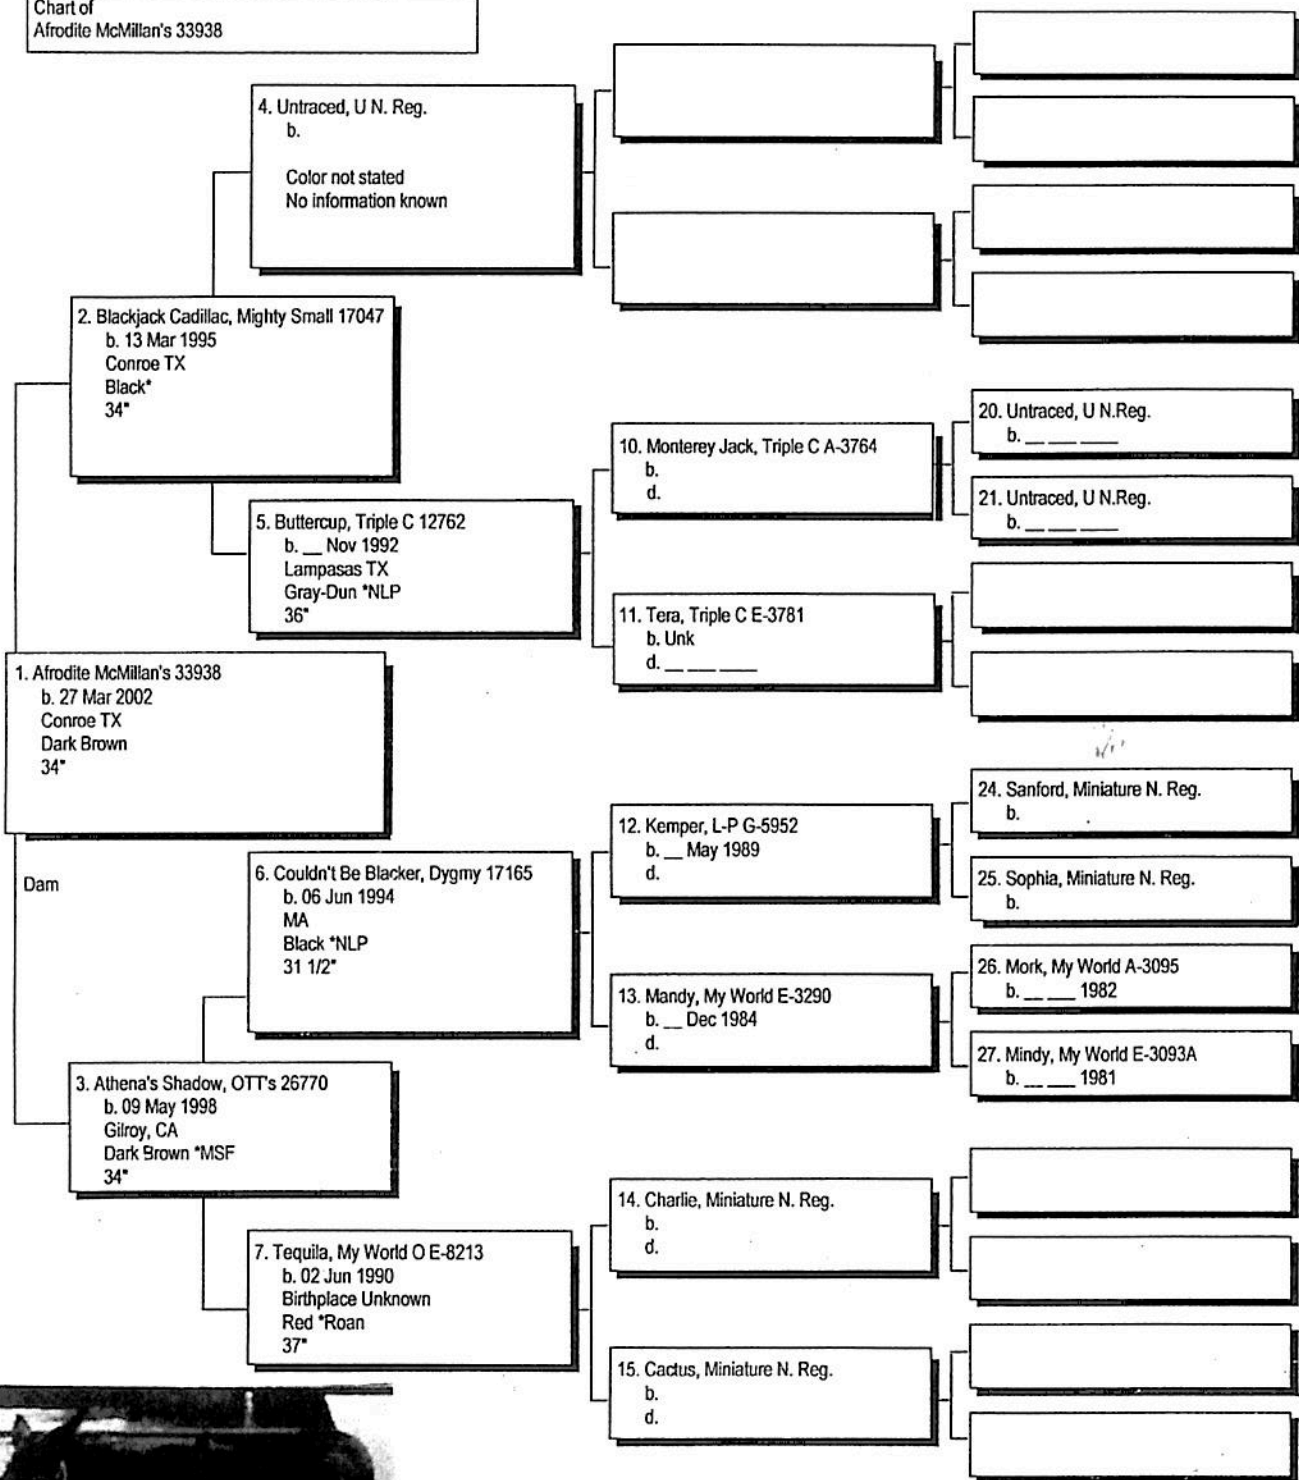

Pedigree

Chart #1

Chart of Afrodite McMillan's 33938

The American Donkey and Mule Society
 P.O. Box 1210, Lewisville, TX 75067 (972) 219-0781
 The American Donkey and Mule Society is not responsible
 for errors in information submitted to the registry.