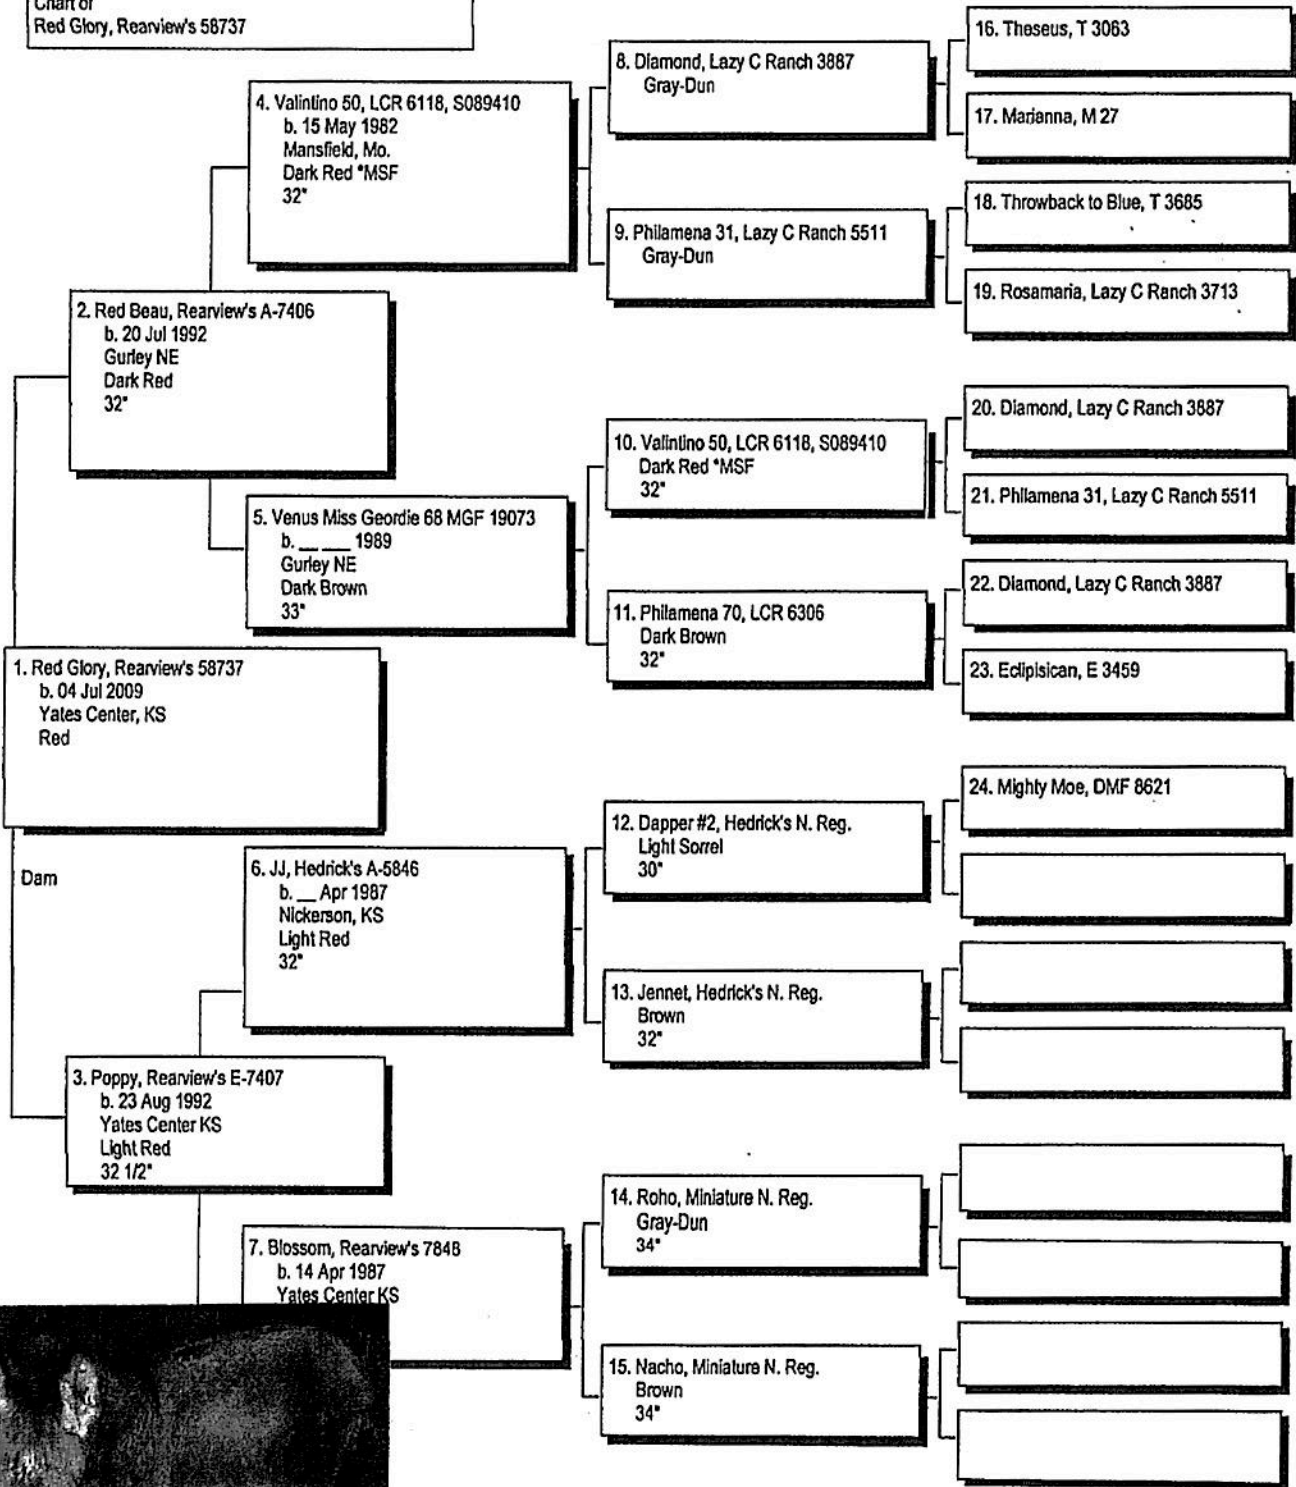

AVID*037*597*894

Pedigree

Chart #1

Chart of
Red Glory, Rearview's 58737

The American Donkey and Mule Society
 P.O. Box 1210, Lewisville, TX 75067 (972) 219-0781
 The American Donkey and Mule Society is not responsible
 for errors in information submitted to the registry.