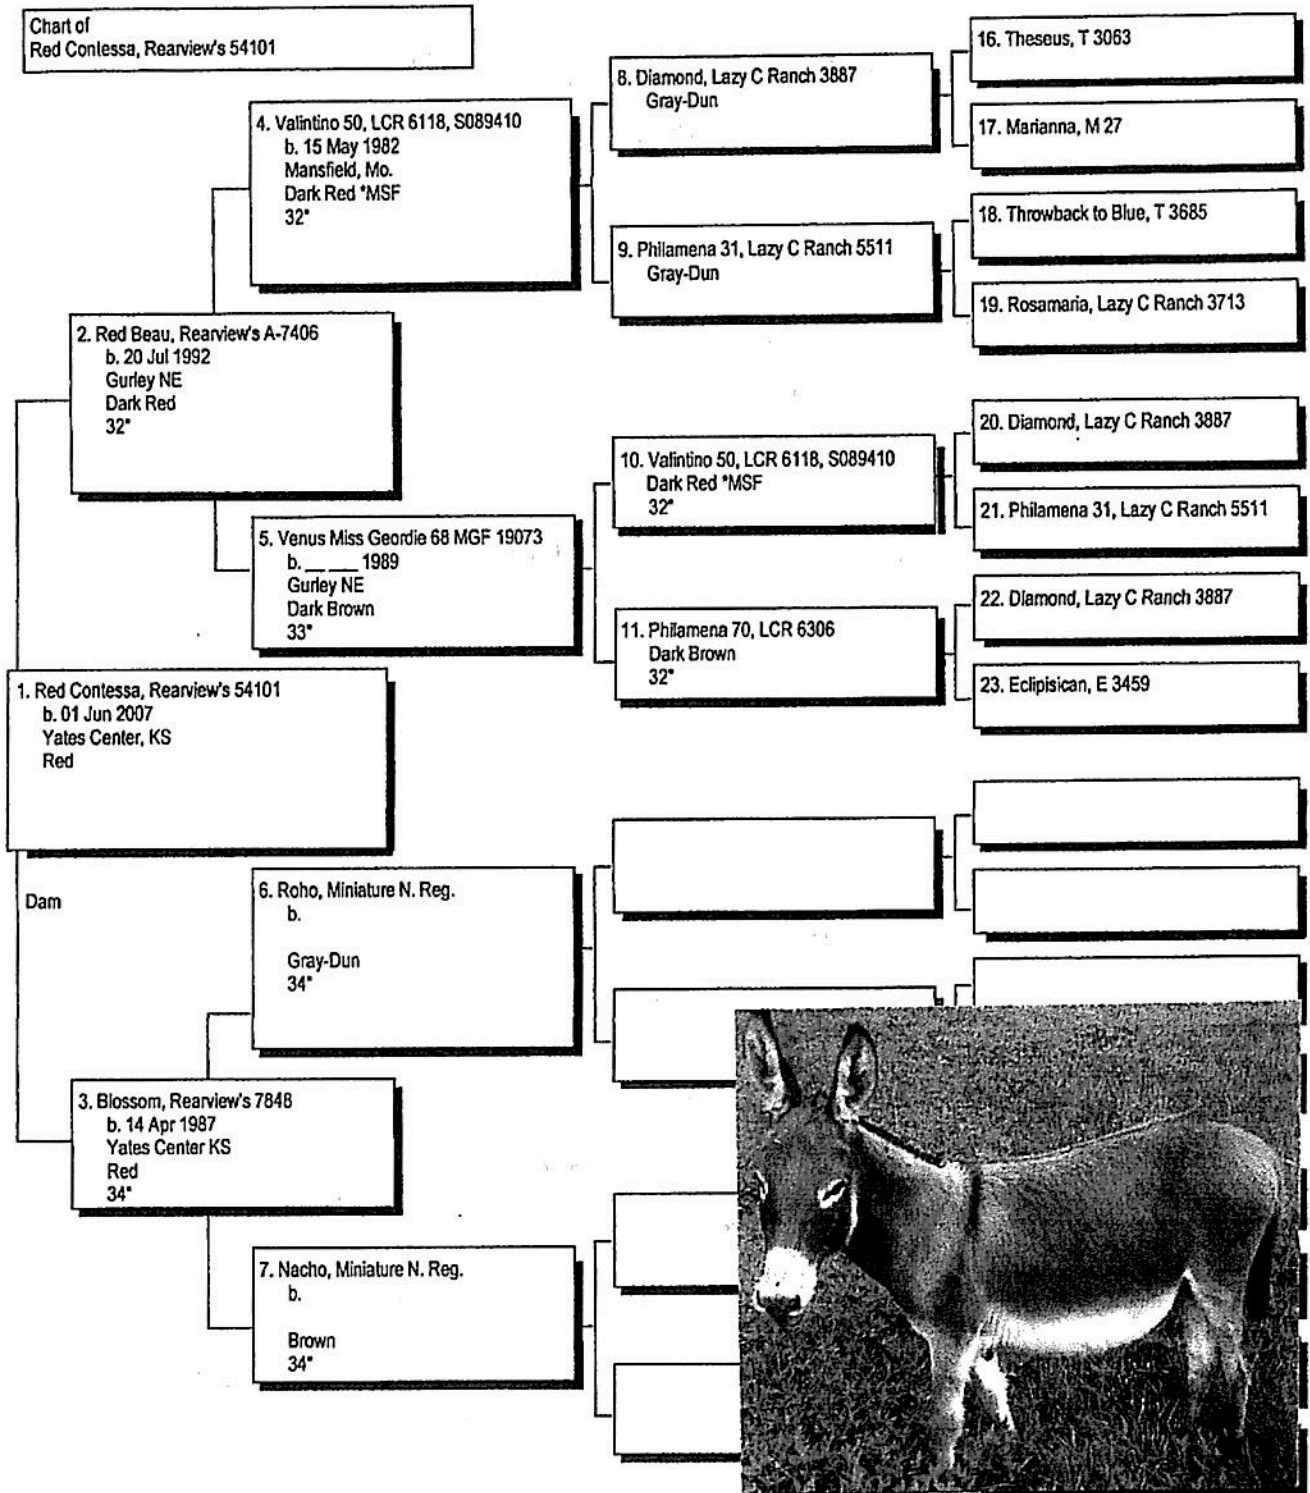

Pedigree

Chart #1

Do not remove photo.
Certificate is invalid
Without photo.

The American Donkey and Mule Society
P.O. Box 1210, Lewisville, TX 75067 (972) 219-0781
The American Donkey and Mule Society is not responsible
for errors in information submitted to the registry.