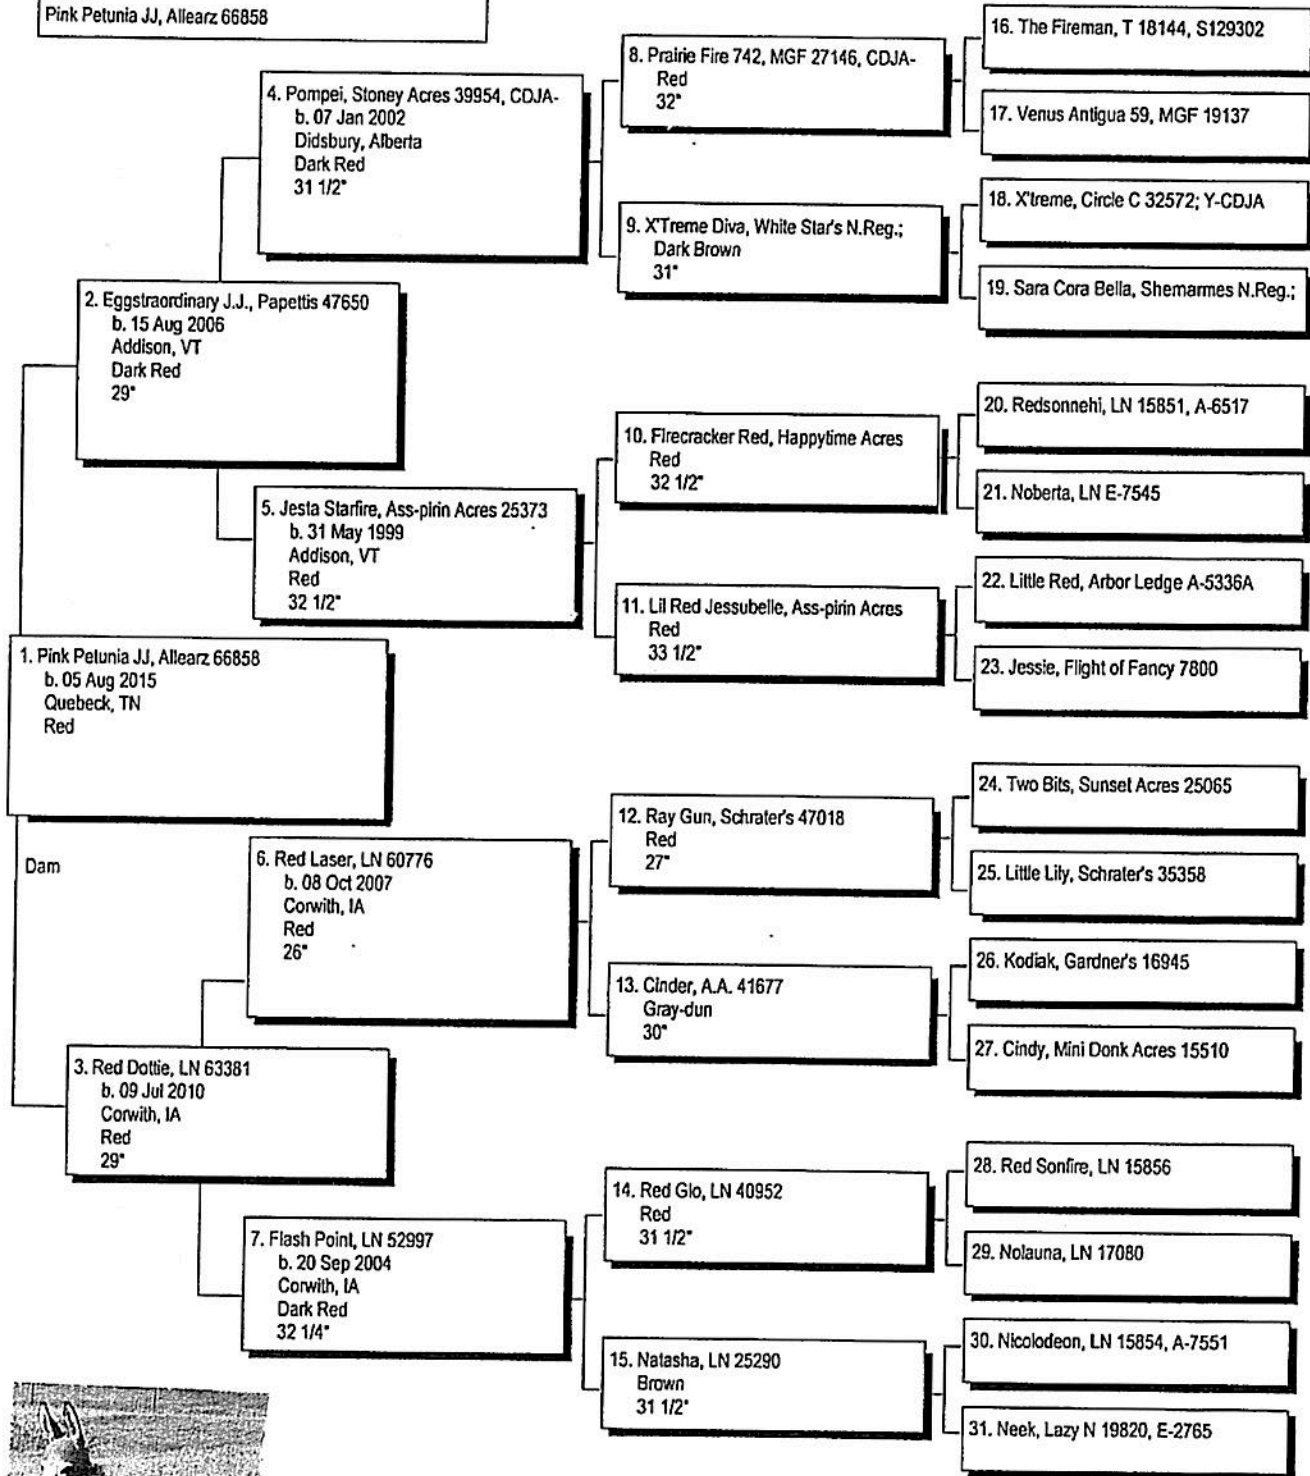

Pedigree

Chart #1

Chart of  
Pink Petunia JJ, Allearz 66858

The American Donkey and Mule Society  
 P.O. Box 1210, Lewisville, TX 75067 (972) 219-0781  
 The American Donkey and Mule Society is not responsible  
 for errors in information submitted to the registry.