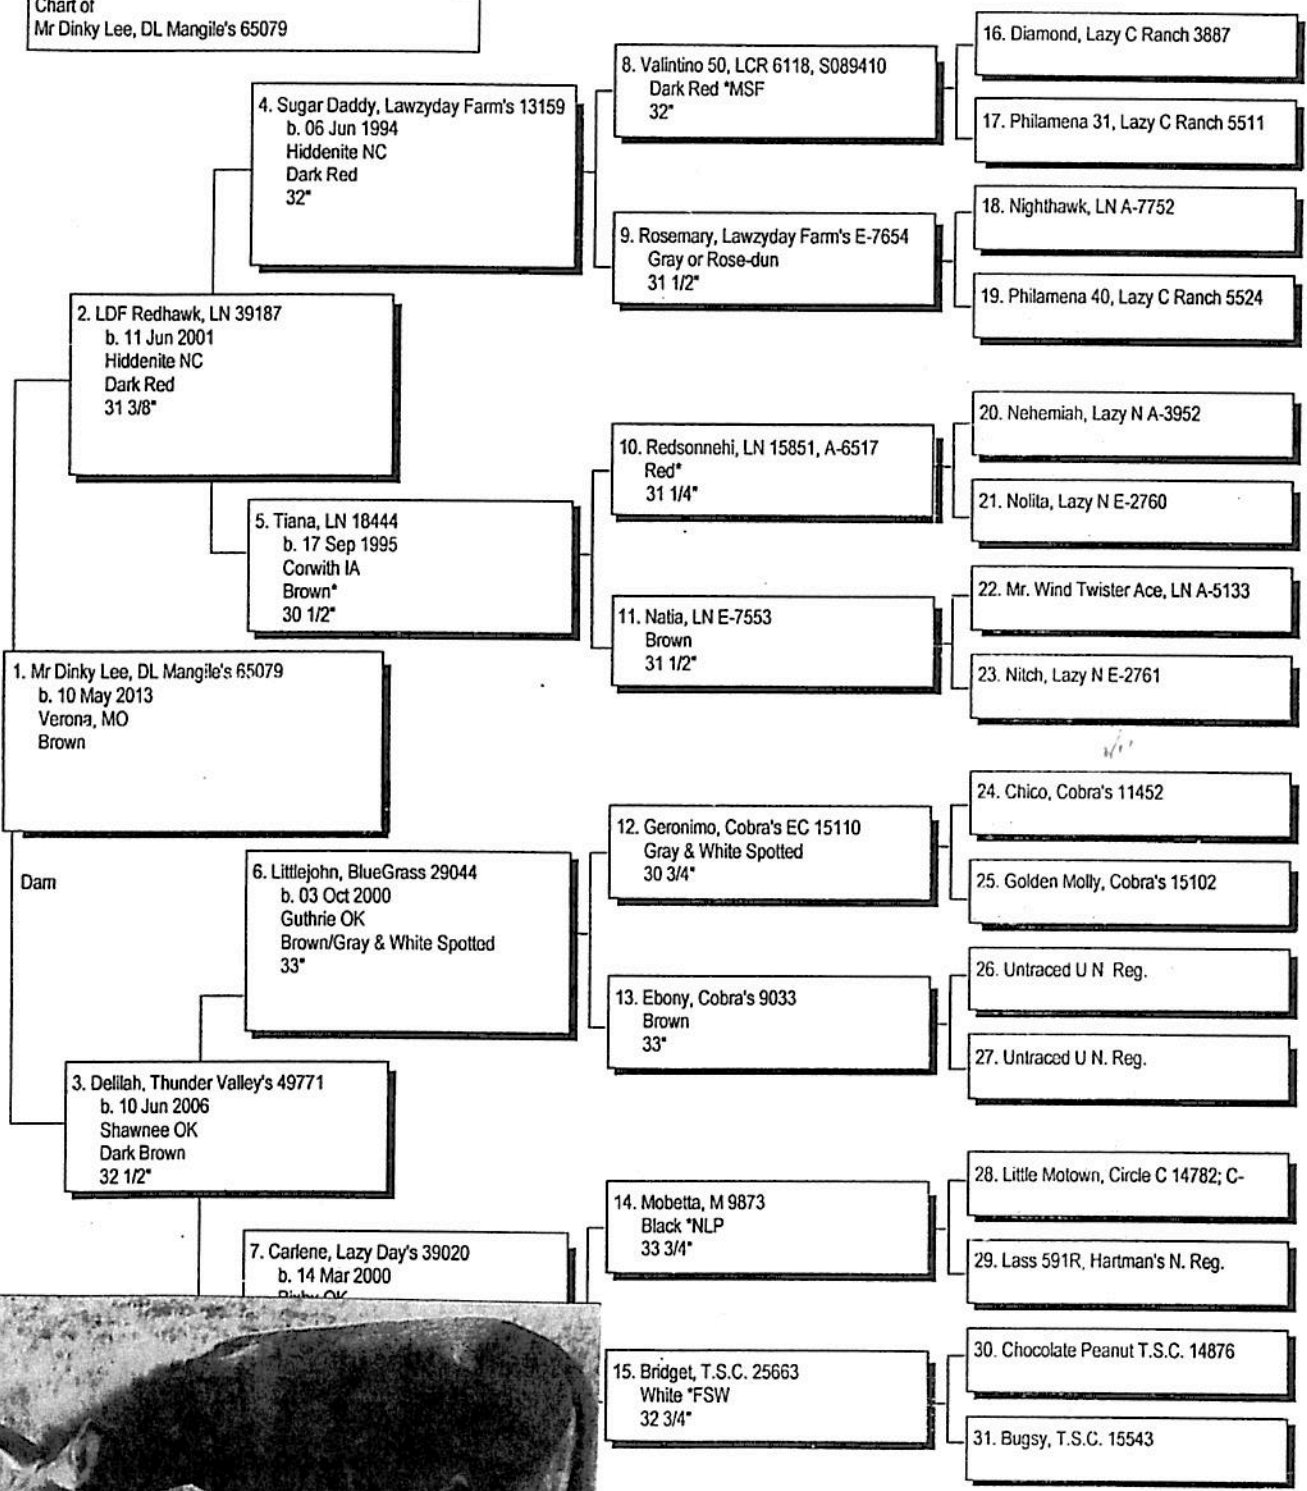

Pedigree

Chart #1

Chart of
Mr Dinky Lee, DL Mangile's 65079

The American Donkey and Mule Society
 P.O. Box 1210, Lewisville, TX 75067 (972) 219-0781
 The American Donkey and Mule Society is not responsible
 for errors in information submitted to the registry.