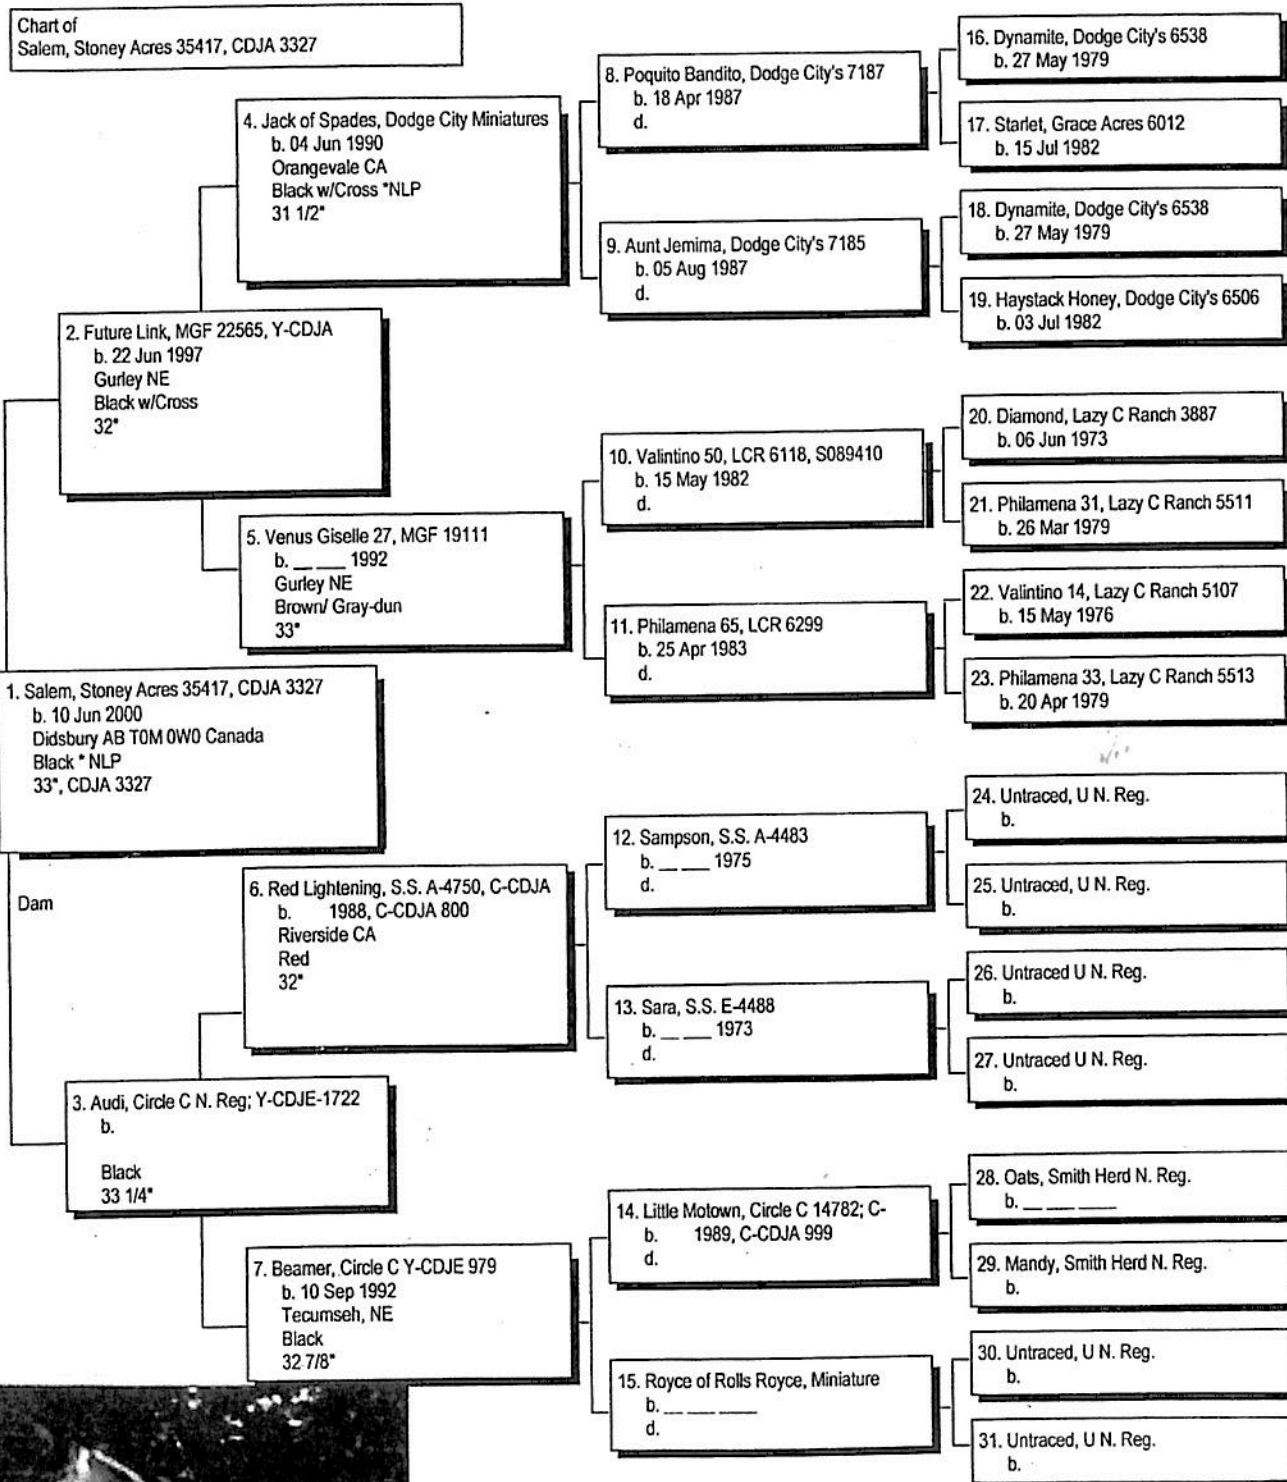

933000120095020

Pedigree

Chart #1

The American Donkey and Mule Society
 P.O. Box 1210, Lewisville, TX 75067 (972) 219-0781
 The American Donkey and Mule Society is not responsible
 for errors in information submitted to the registry.