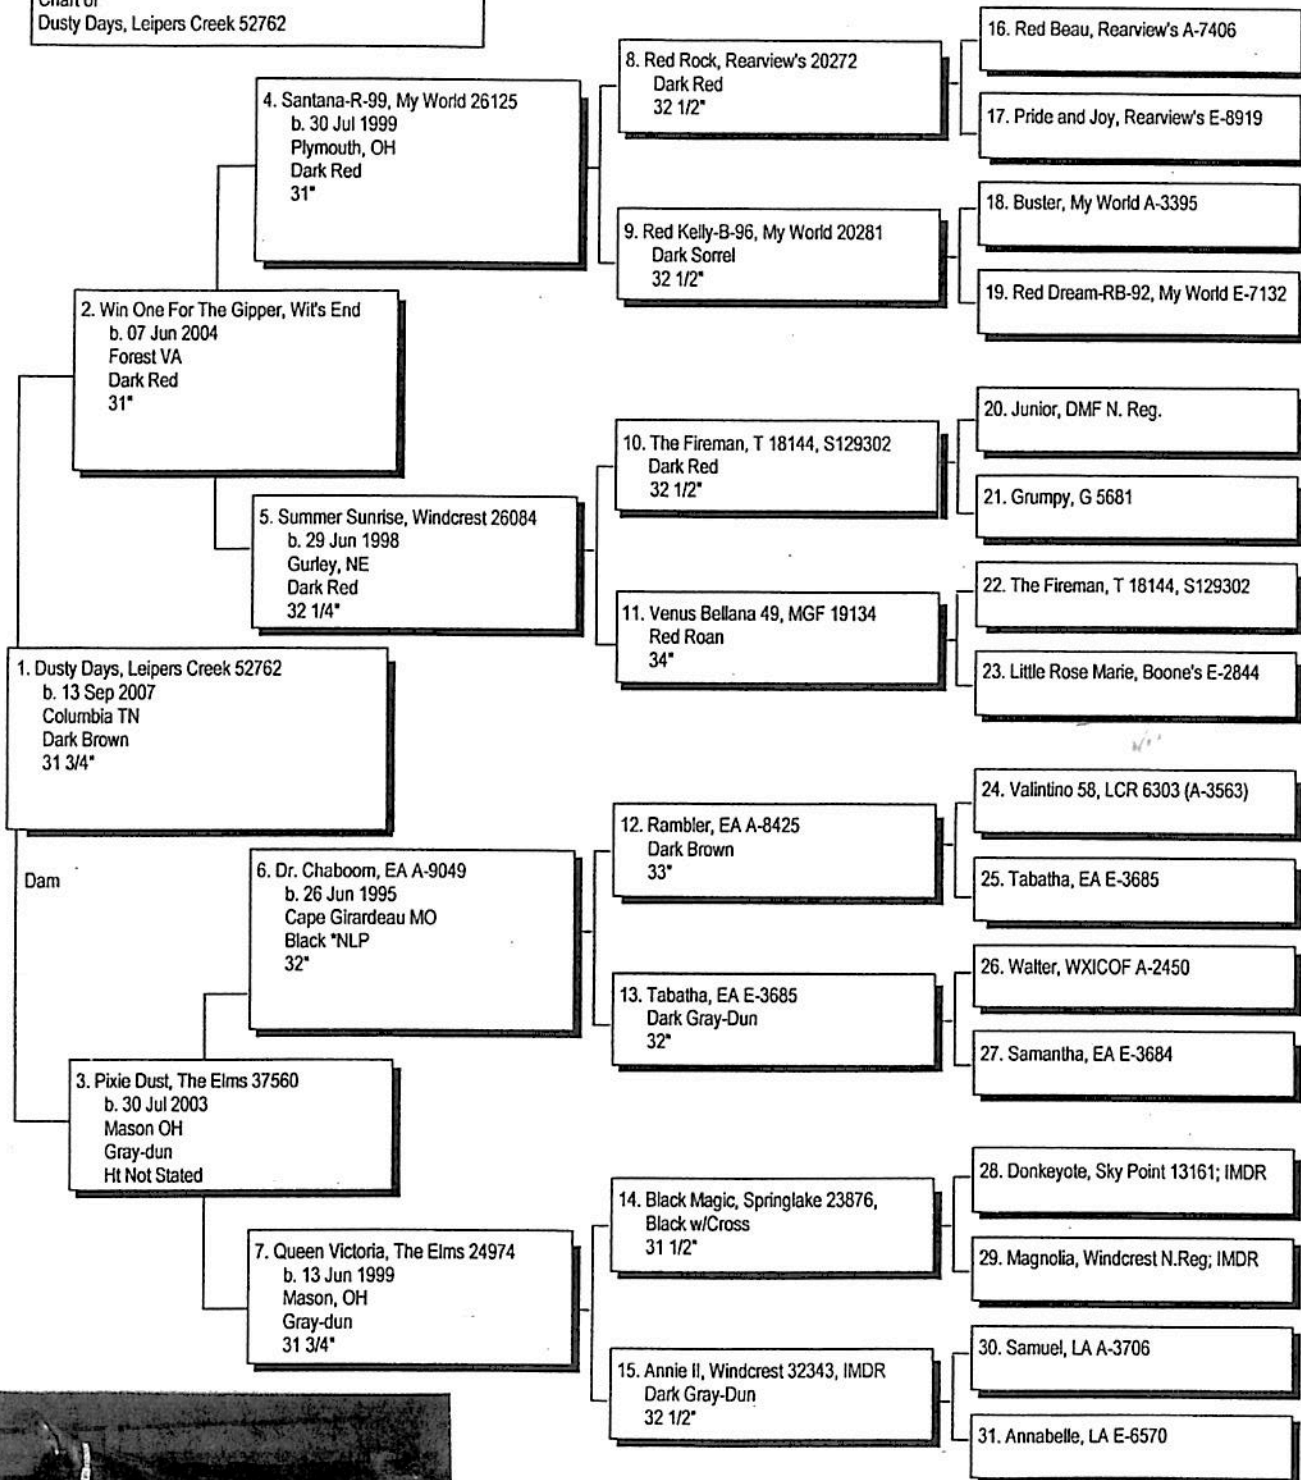

0A01307675

Pedigree

Chart #1

Chart of
Dusty Days, Leipers Creek 52762

The American Donkey and Mule Society
P.O. Box 1210, Lewisville, TX 75067 (972) 219-0781
The American Donkey and Mule Society is not responsible
for errors in information submitted to the registry.