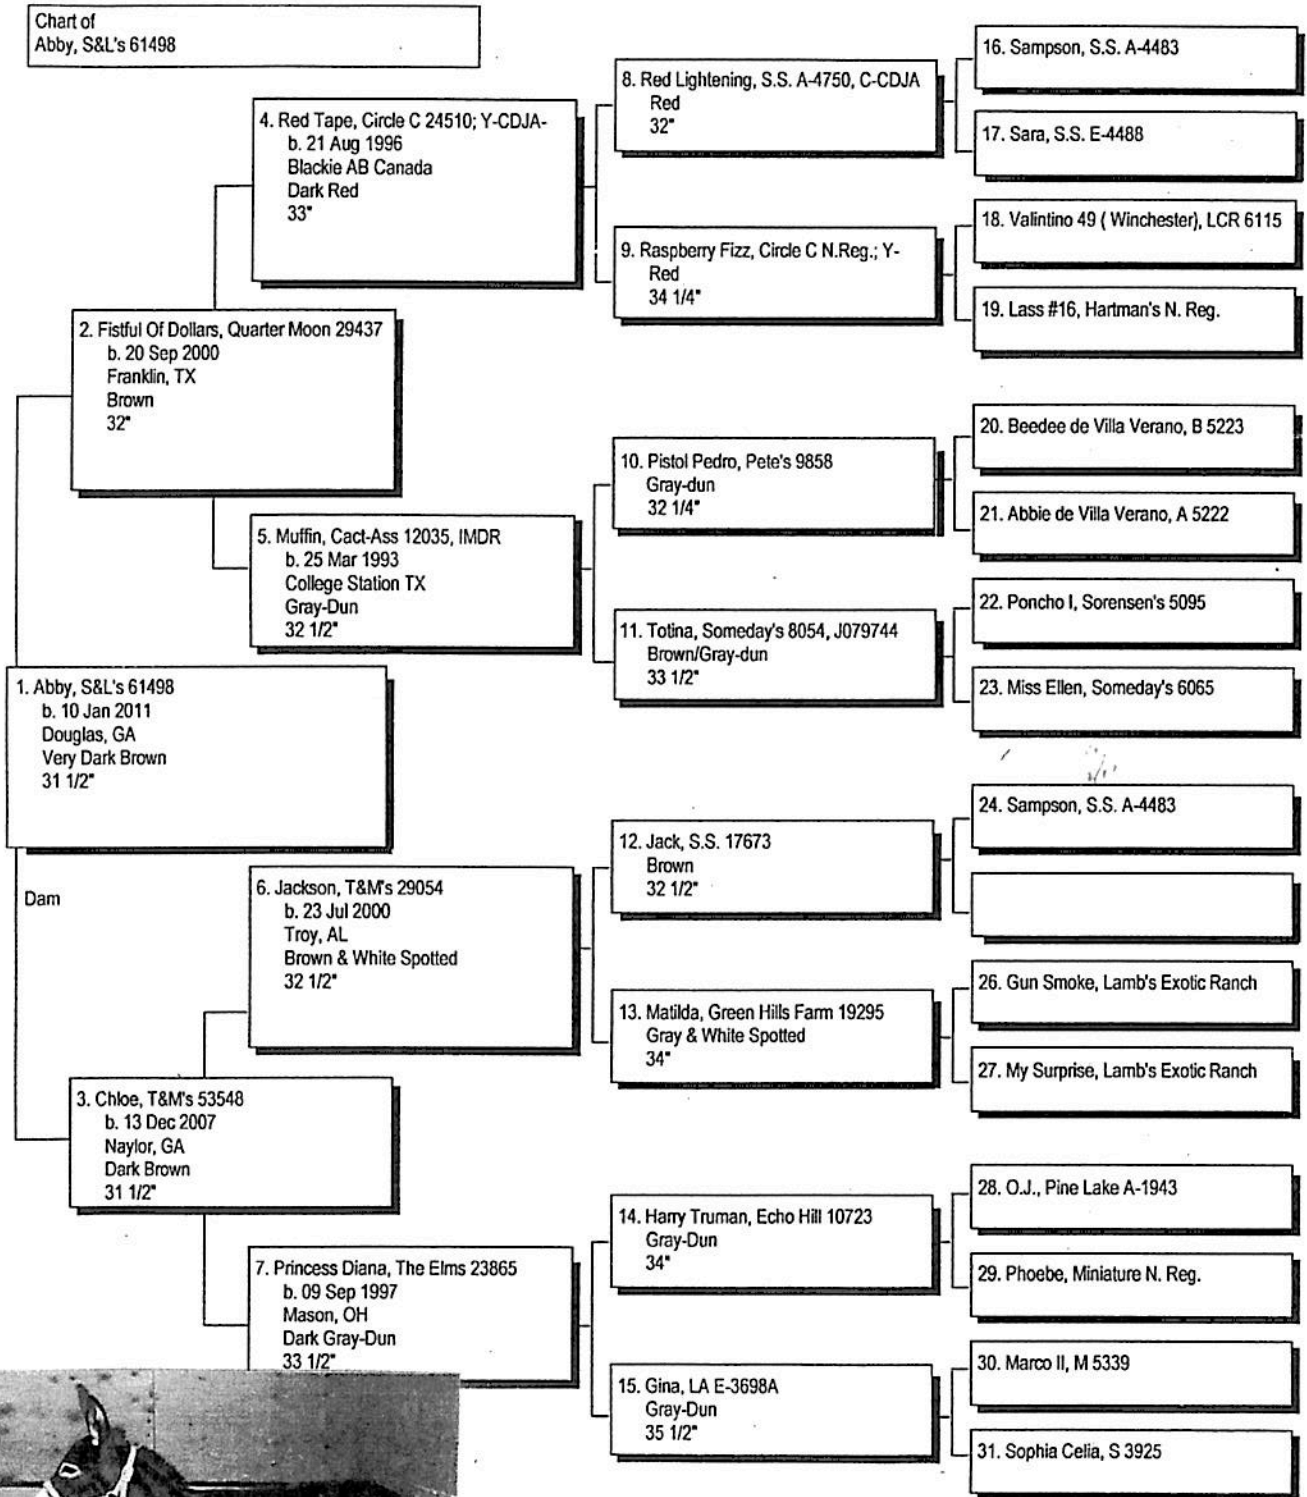

Pedigree

Chart #1

The American Donkey and Mule Society  
 P.O. Box 1210, Lewisville, TX 75067 (972) 219-0781  
 The American Donkey and Mule Society is not responsible  
 for errors in information submitted to the registry.