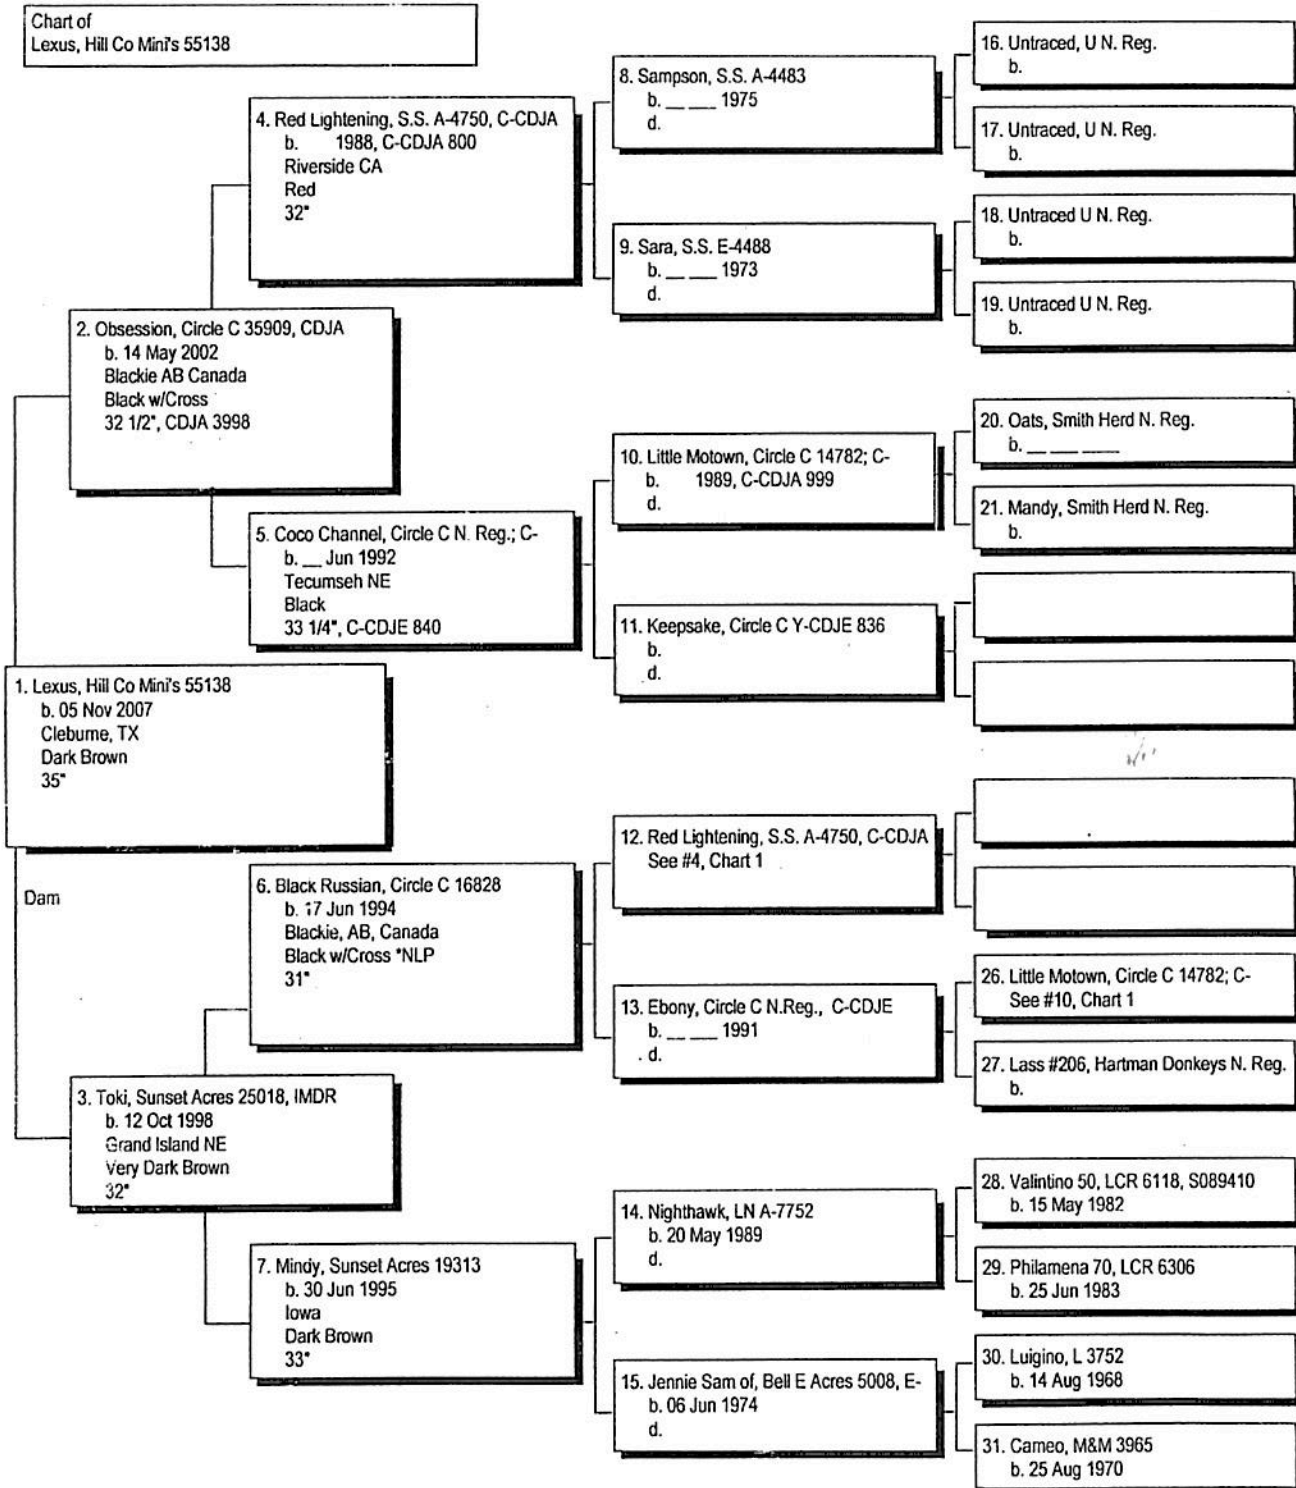

Pedigree

Chart #1

Do not remove photo.
Certificate is invalid
Without photo.

The American Donkey and Mule Society
P.O. Box 1210, Lewisville, TX 75067 (972) 219-0781
The American Donkey and Mule Society is not responsible
for errors in information submitted to the registry.