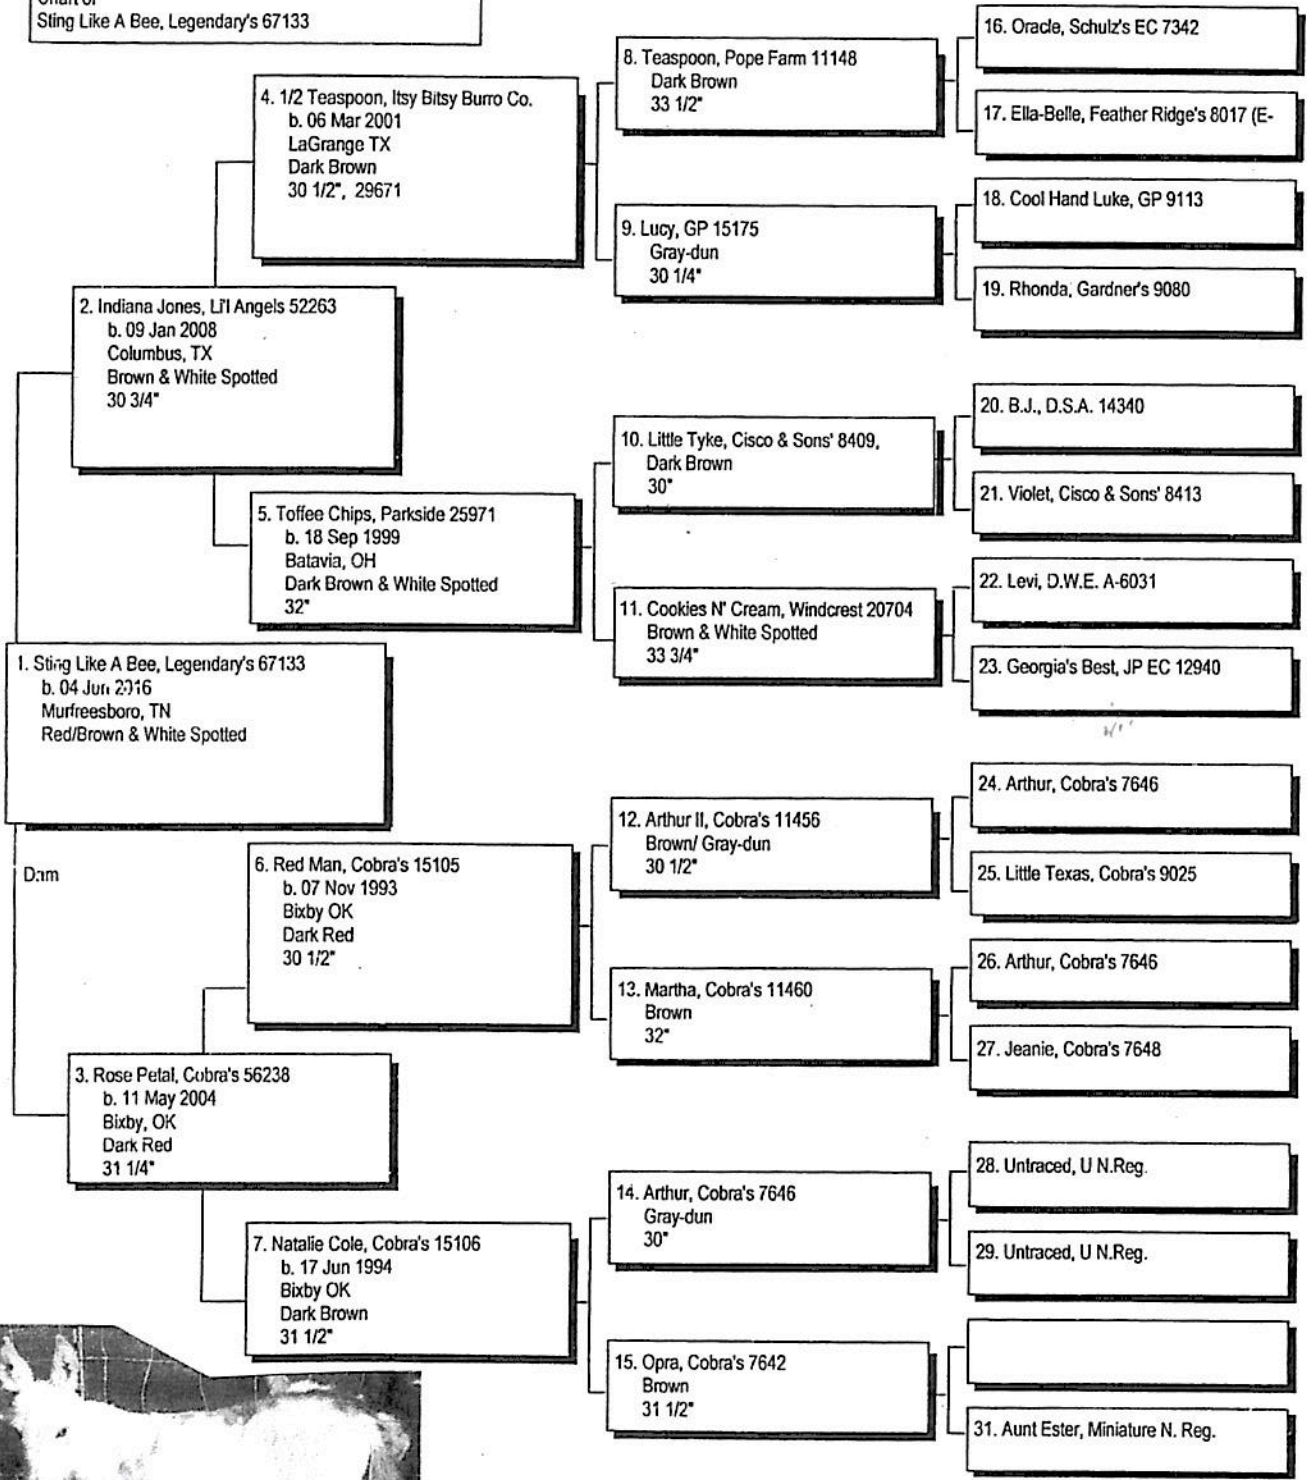

Pedigree

Chart #1

Chart of  
Sting Like A Bee, Legendary's 67133

The American Donkey & Mule Soc  
 PO Box 1210  
 Lewisville TX 75067  
 (972) 219-0781  
 Www.lovelongears.com