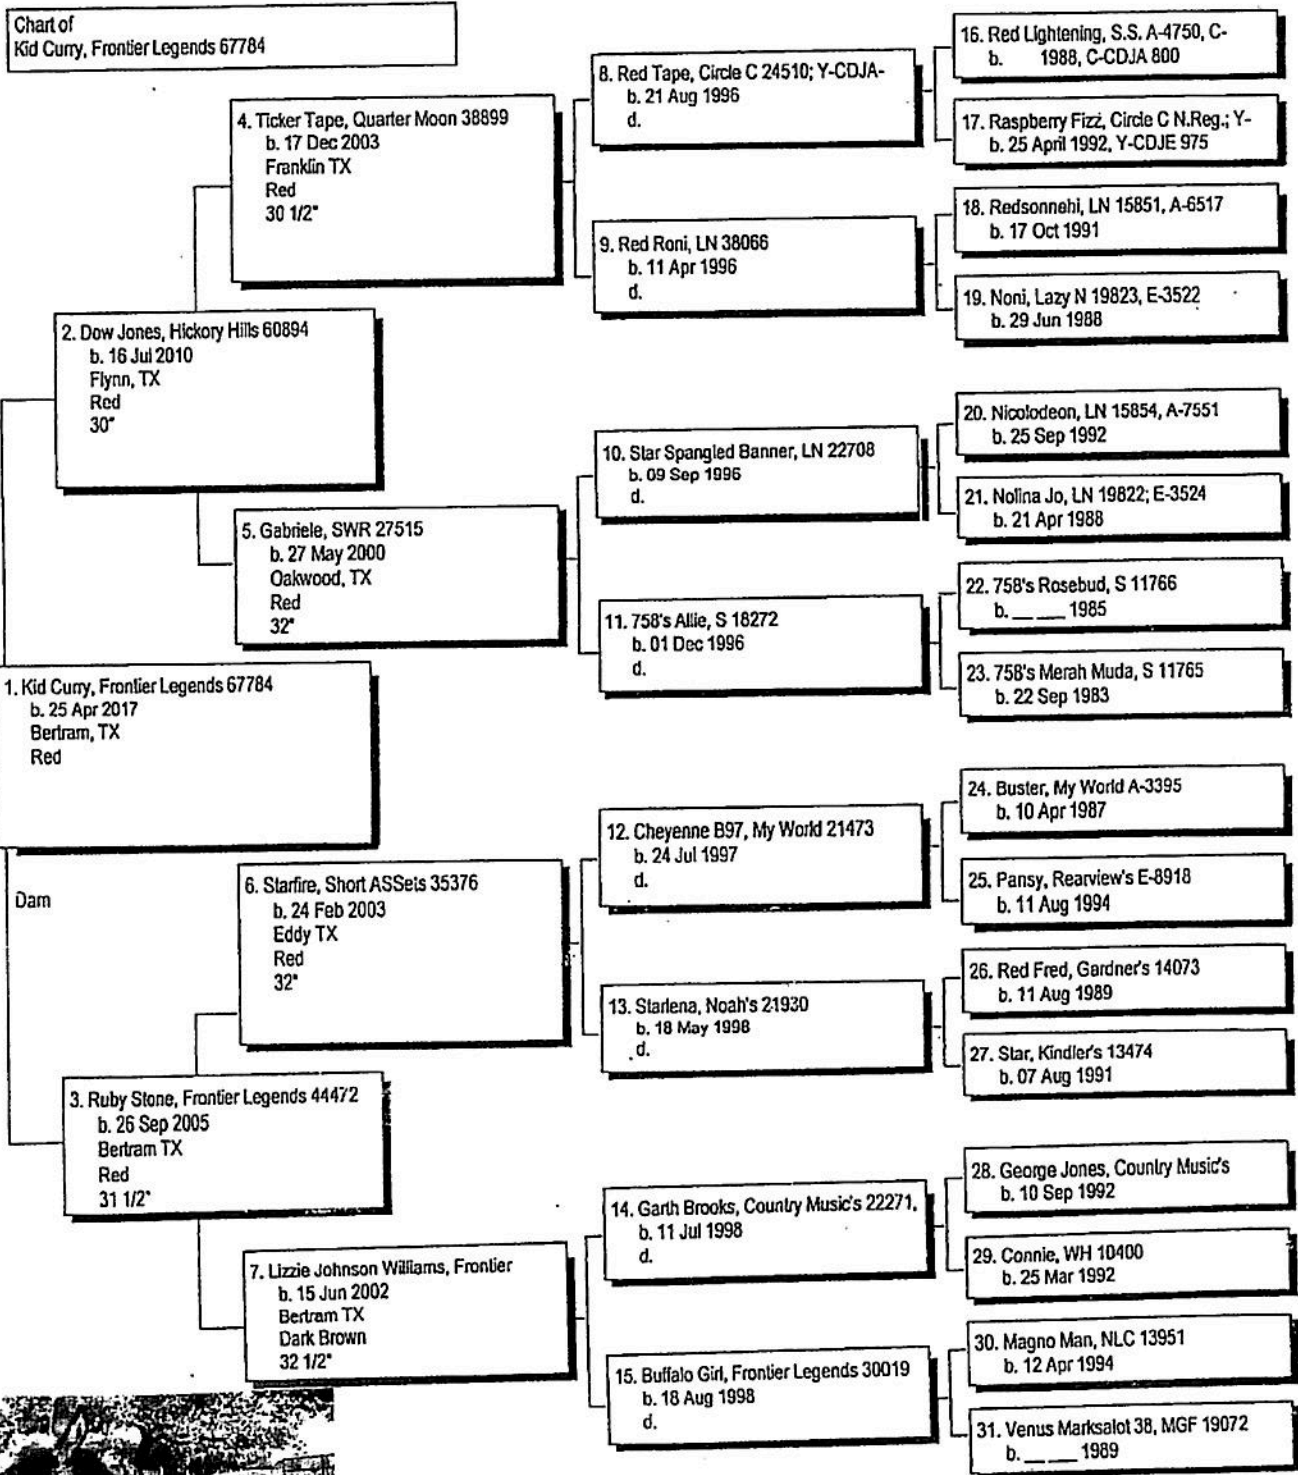

Pedigree

Chart #1

The American Donkey and Mule Society
 P.O. Box 1210, Lewisville, TX 75067 (972) 219-0781
 The American Donkey and Mule Society is not responsible
 for errors in information submitted to the registry.