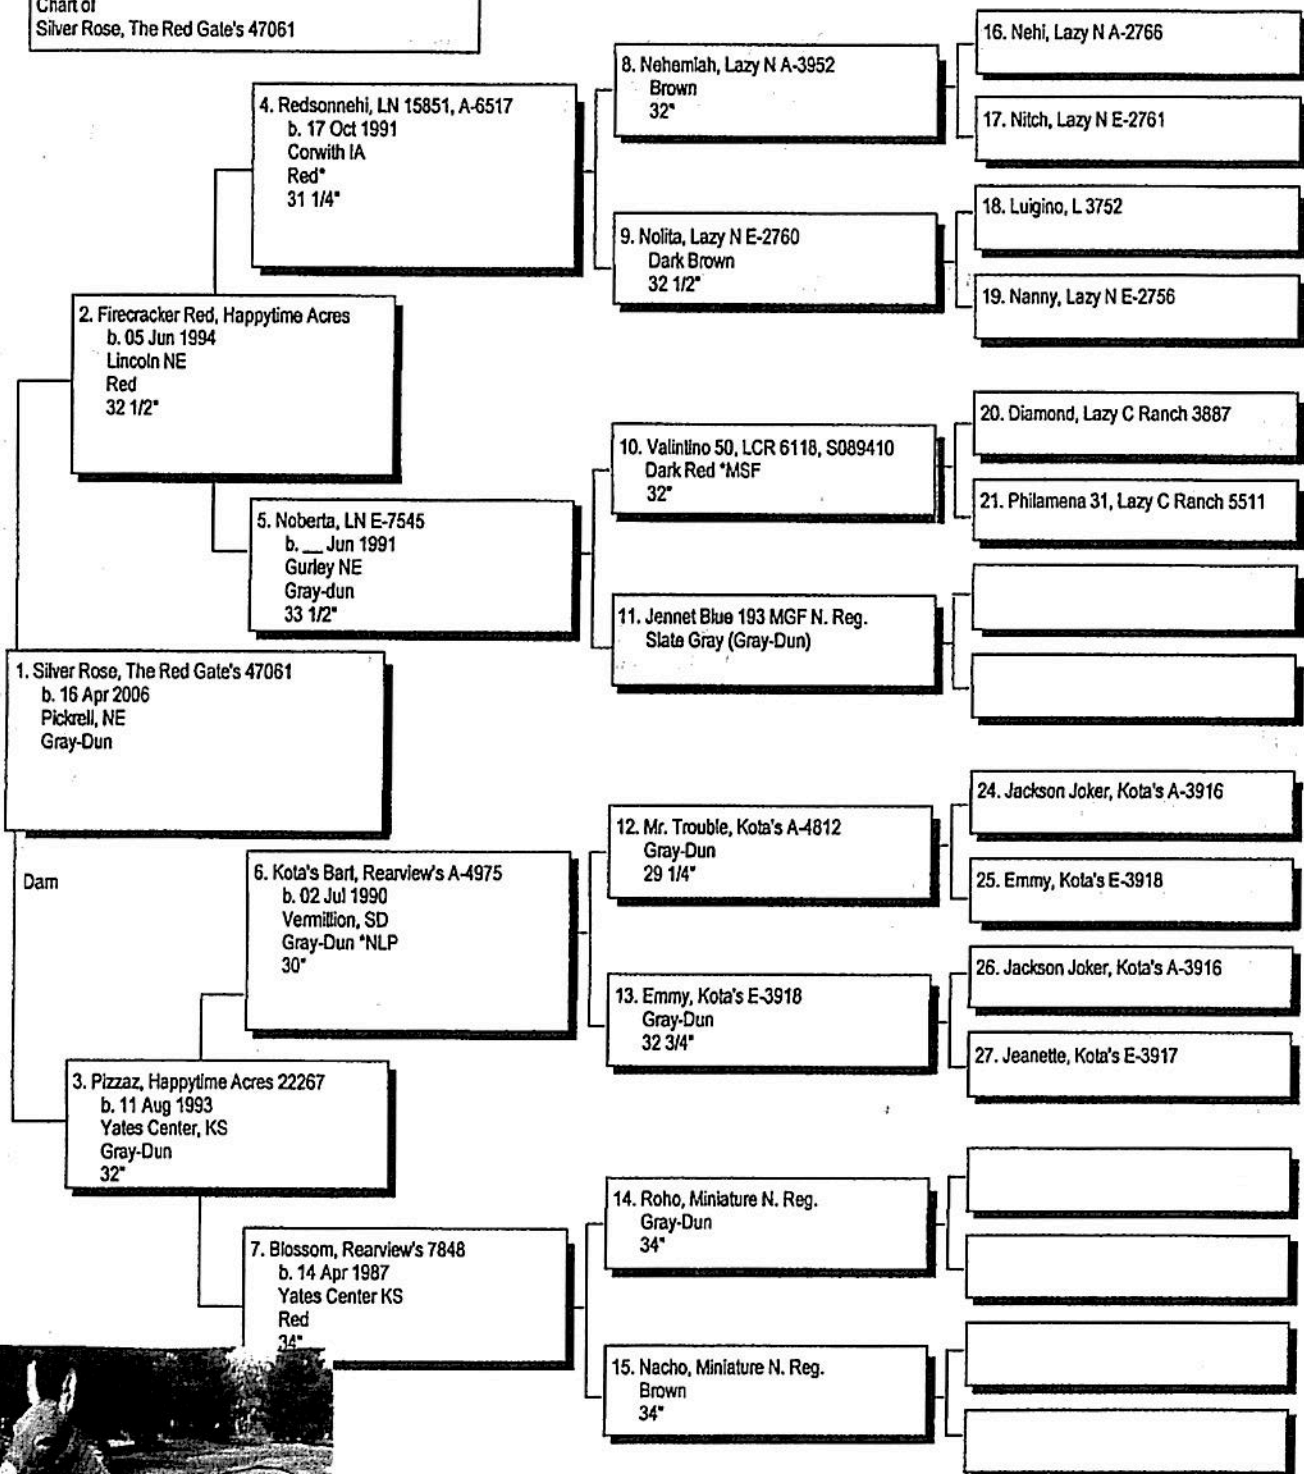

Pedigree

Chart #1

Chart of
Silver Rose, The Red Gate's 47061

The American Donkey and Mule Society
 P.O. Box 1210, Lewisville, TX 75067 (972) 219-0781
 The American Donkey and Mule Society is not responsible
 for errors in information submitted to the registry.