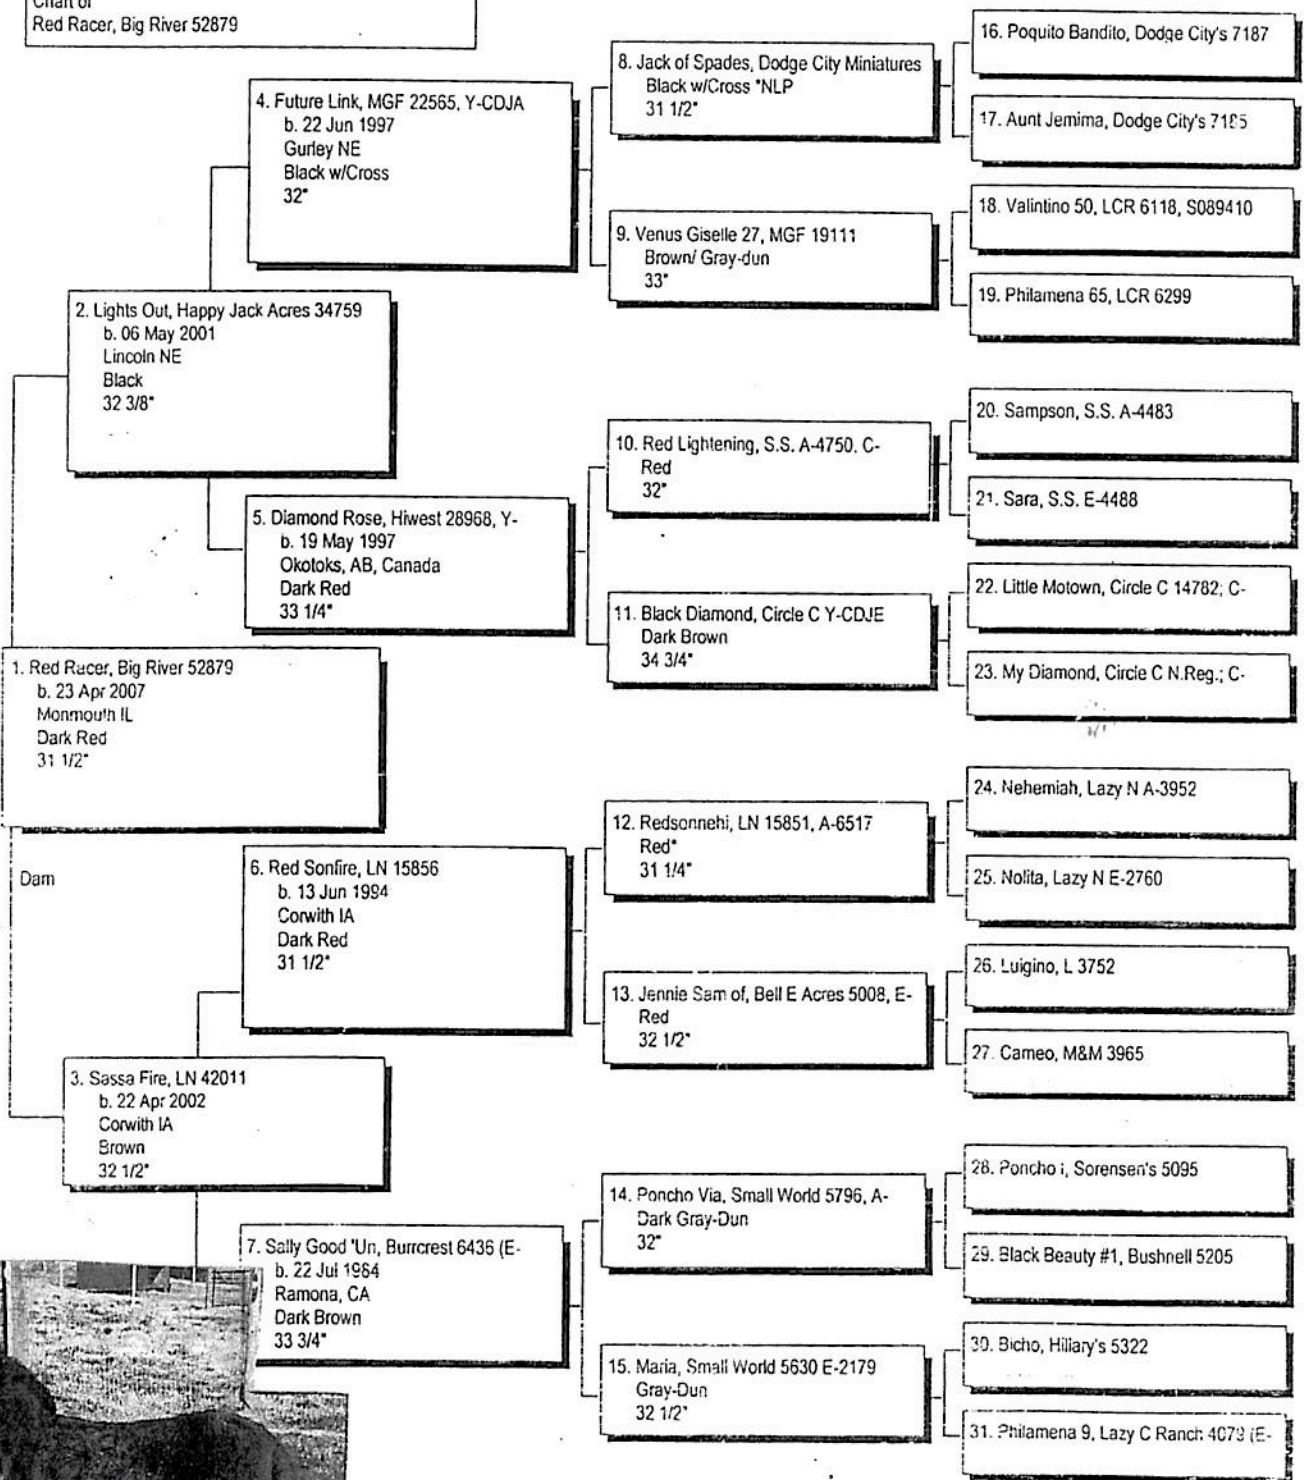

RACIA

Microchip ID Systems™  
933000120095009

Pedigree

Chart #1

Chart of  
Red Racer, Big River 52879

The American Donkey & Mule Soc  
 PO Box 1210  
 Lewisville TX 75067  
 (972) 219-0781  
 Www.lovelongears.com